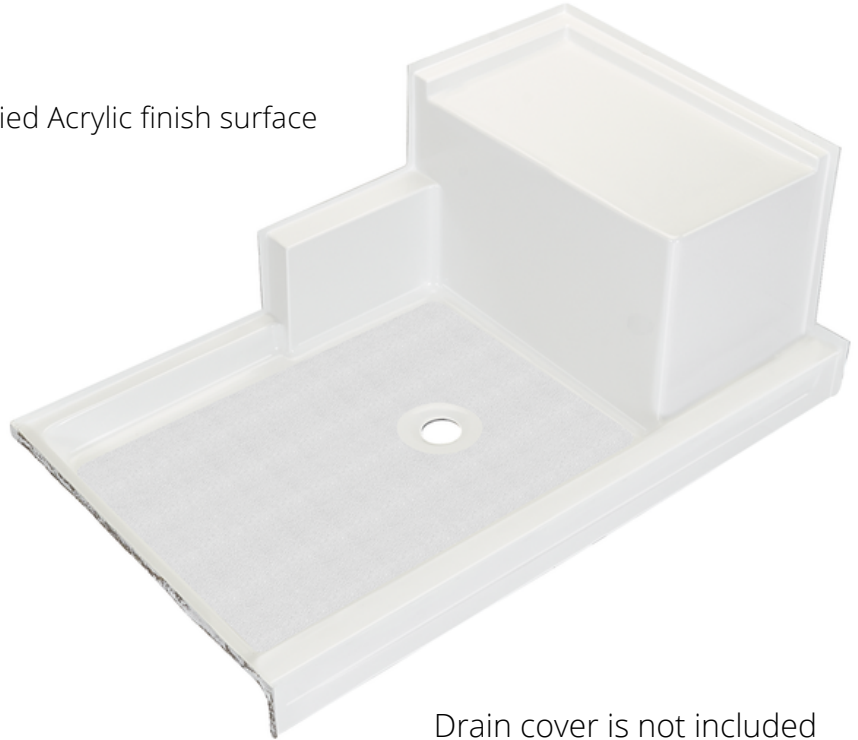

Technical Specifications:

**Base Size:** 37 1/4" W x 60" L

**Seat Size:** 17.5" W x 31" L x 24" H

**Material:** Fiberglass reinforced and applied Acrylic finish surface

**Color:** White

**Finish:** Glossy

Features Include:

- Center 2" drain location
- Tile flange
- Molded seat- left or right option
- Molded foot ledge
- Mold and mildew resistant
- Textured non-slip floor finish
- 5" low step-in threshold
- Shipped pre-assembled
- Great for new construction projects

Drain cover is not included

SEAT SIDE VIEW

TOP VIEW

FRONT VIEW