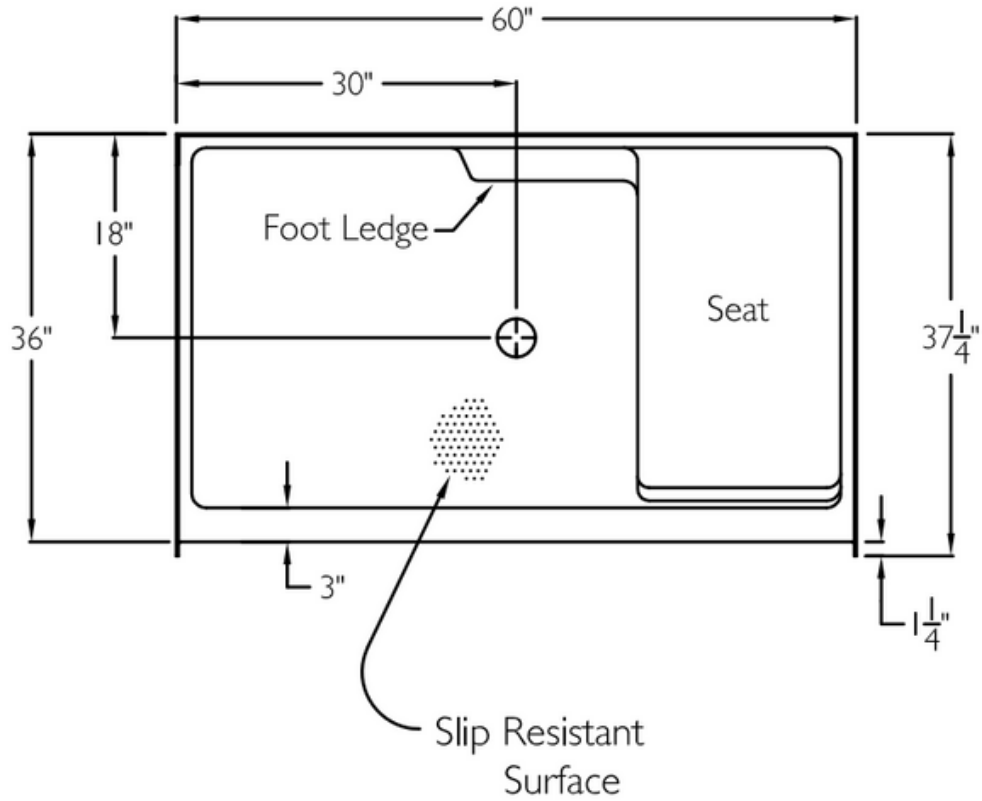

Technical Specifications:

**Base Size:** 37 1/4" W x 60" L

**Seat Size:** 17.5" W x 31" L x 24" H

**Material:** Fiberglass reinforced and applied Acrylic finish surface

**Color:** White

**Finish:** Glossy

Features Include:

- Center 2" drain location
- Tile flange
- Molded seat- left or right option
- Molded foot ledge
- Mold and mildew resistant
- Textured non-slip floor finish
- 5" low step-in threshold
- Shipped pre-assembled
- Great for new construction projects

Drain cover is not included

SEAT SIDE VIEW

TOP VIEW

FRONT VIEW