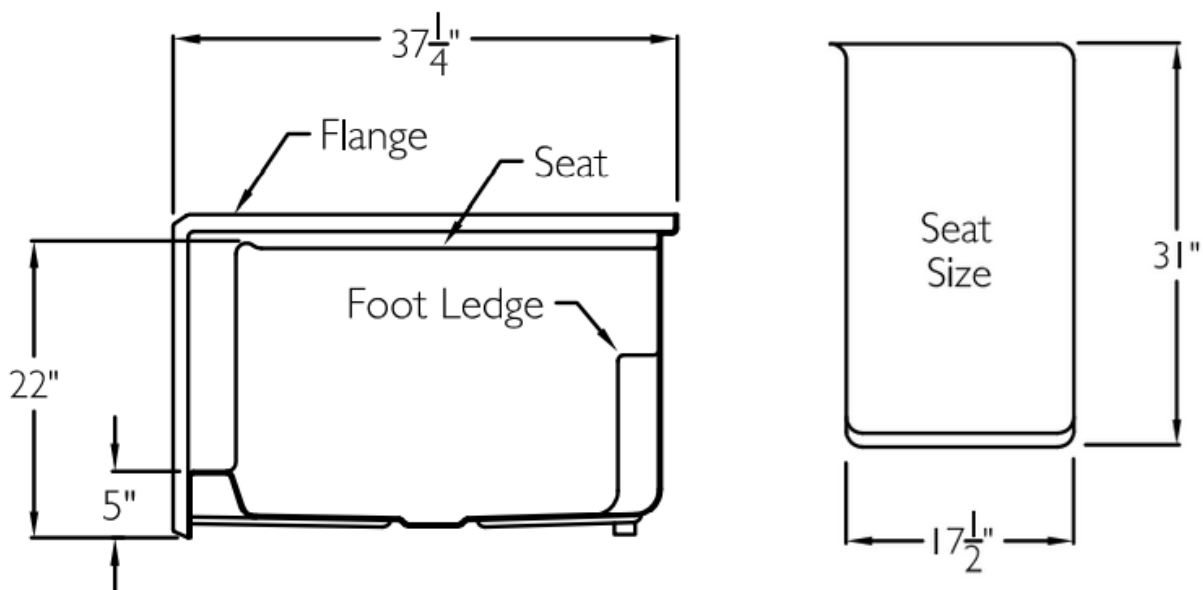

Technical Specifications:

**Base Size:** 37 1/4" W x 60" L

**Seat Size:** 17.5" W x 31" L x 24" H

**Material:** Fiberglass reinforced and applied Acrylic finish surface

**Color:** White

**Finish:** Glossy

Features Include:

- Center 2" drain location
- Tile flange
- Molded seat- left or right option
- Molded foot ledge
- Mold and mildew resistant
- Textured non-slip floor finish
- 5" low step-in threshold
- Shipped pre-assembled
- Great for new construction projects

Drain cover is not included

SEAT SIDE VIEW

TOP VIEW

FRONT VIEW