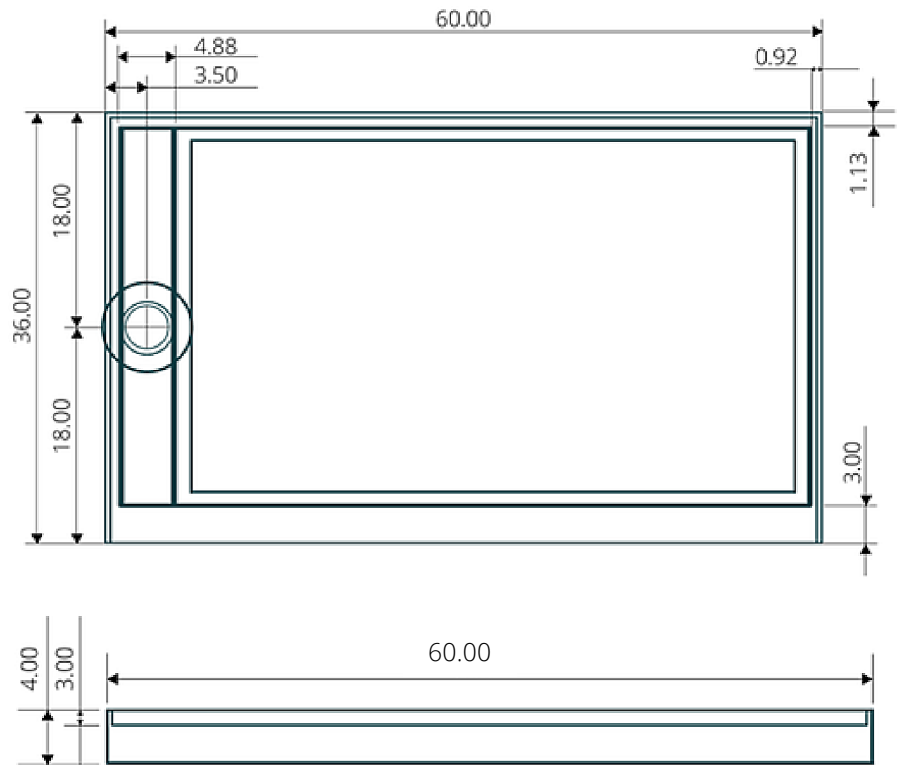

Technical Specifications

Size: 36" x 60"
Material: Cultured Marble
Color: White
Finish: Gloss
Weight: 88 lbs.

Standard Features:

- Solid one-piece construction
- Stainless steel drain cover
- Available in left hand & right hand version
- Pre leveled rests on sub floor
- Will not mold and mildew
- Pre-pitched to ensure proper drainage
- Textured non-slip finish
- Abrasion resistant gelcoat surface

Shower base does not have a molded tile flange. 3 fiberglass tile flanges are included and must be installed with 100% silicone and screws used on the side of the base after the installation position of the base is established.

Drain Opening (Left or Right):

Technical Specifications

Size: 30" x 60"
Material: Cultured Marble
Color: White
Finish: Gloss
Weight: 82 lbs.

Standard Features:

- Solid one-piece construction
- Stainless steel drain cover
- Available in left hand & right hand version
- Pre leveled rests on sub floor
- Will not mold and mildew
- Pre-pitched to ensure proper drainage
- Textured non-slip finish
- Abrasion resistant gelcoat surface