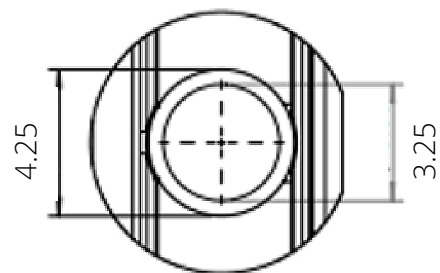

Technical Specifications

Size: 36" x 60"
Material: Cultured Marble
Color: White
Finish: Gloss
Weight: 88 lbs.

Standard Features:

- Solid one-piece construction
- Stainless steel drain cover
- Available in left hand & right hand version
- Pre leveled rests on sub floor
- Will not mold and mildew
- Pre-pitched to ensure proper drainage
- Textured non-slip finish
- Abrasion resistant gelcoat surface

Shower base does not have a molded tile flange. 3 fiberglass tile flanges are included and must be installed with 100% silicone and screws used on the side of the base after the installation position of the base is established.

Drain Opening (Left or Right):

Technical Specifications

Size: 30" x 60"
Material: Cultured Marble
Color: White
Finish: Gloss
Weight: 82 lbs.

Standard Features:

- Solid one-piece construction
- Stainless steel drain cover
- Available in left hand & right hand version
- Pre leveled rests on sub floor
- Will not mold and mildew
- Pre-pitched to ensure proper drainage
- Textured non-slip finish
- Abrasion resistant gelcoat surface