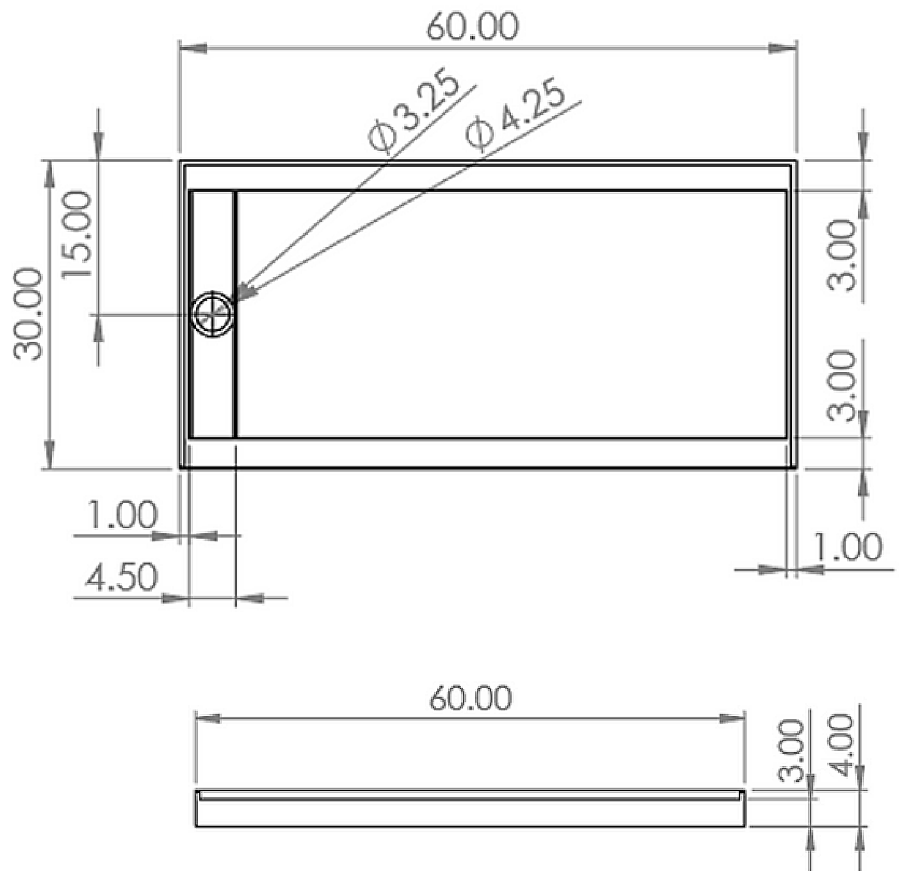

Technical Specifications

Size: 36" x 60"
Material: Cultured Marble
Color: White
Finish: Gloss
Weight: 88 lbs.

Standard Features:

- Solid one-piece construction
- Stainless steel drain cover
- Available in left hand & right hand version
- Pre leveled rests on sub floor
- Will not mold and mildew
- Pre-pitched to ensure proper drainage
- Textured non-slip finish
- Abrasion resistant gelcoat surface

Shower base does not have a molded tile flange. 3 fiberglass tile flanges are included and must be installed with 100% silicone and screws used on the side of the base after the installation position of the base is established.

Drain Opening (Left or Right):

Technical Specifications

Size: 30" x 60"
Material: Cultured Marble
Color: White
Finish: Gloss
Weight: 82 lbs.

Standard Features:

- Solid one-piece construction
- Stainless steel drain cover
- Available in left hand & right hand version
- Pre leveled rests on sub floor
- Will not mold and mildew
- Pre-pitched to ensure proper drainage
- Textured non-slip finish
- Abrasion resistant gelcoat surface