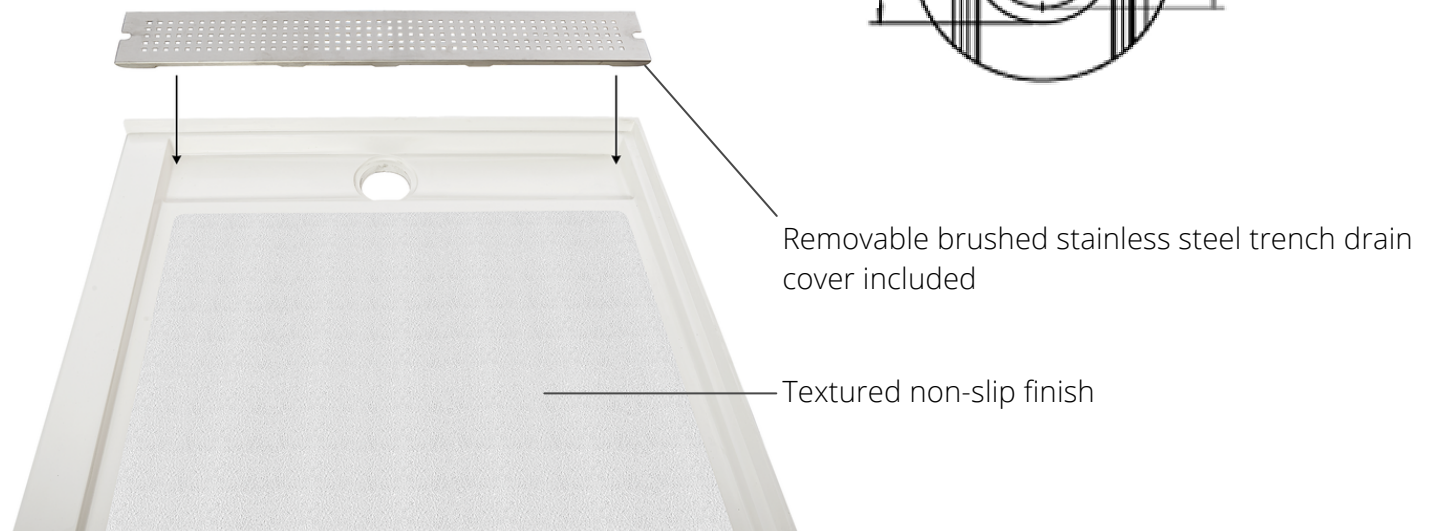

Technical Specifications

Size: 36" x 60"
Material: Cultured Marble
Color: White
Finish: Gloss
Weight: 88 lbs.

Standard Features:

- Solid one-piece construction
- Stainless steel drain cover
- Available in left hand & right hand version
- Pre leveled rests on sub floor
- Will not mold and mildew
- Pre-pitched to ensure proper drainage
- Textured non-slip finish
- Abrasion resistant gelcoat surface

Shower base does not have a molded tile flange. 3 fiberglass tile flanges are included and must be installed with 100% silicone and screws used on the side of the base after the installation position of the base is established.

Drain Opening (Left or Right):

Technical Specifications

Size: 30" x 60"
Material: Cultured Marble
Color: White
Finish: Gloss
Weight: 82 lbs.

Standard Features:

- Solid one-piece construction
- Stainless steel drain cover
- Available in left hand & right hand version
- Pre leveled rests on sub floor
- Will not mold and mildew
- Pre-pitched to ensure proper drainage
- Textured non-slip finish
- Abrasion resistant gelcoat surface

Drain Opening (Left or Right):

Removable brushed stainless steel trench drain cover included

Textured non-slip finish