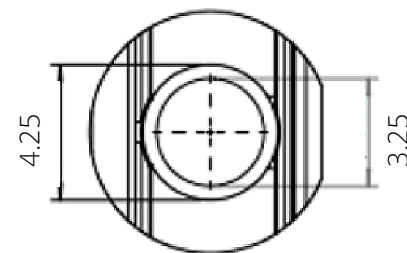

Drain Opening (Left or Right):