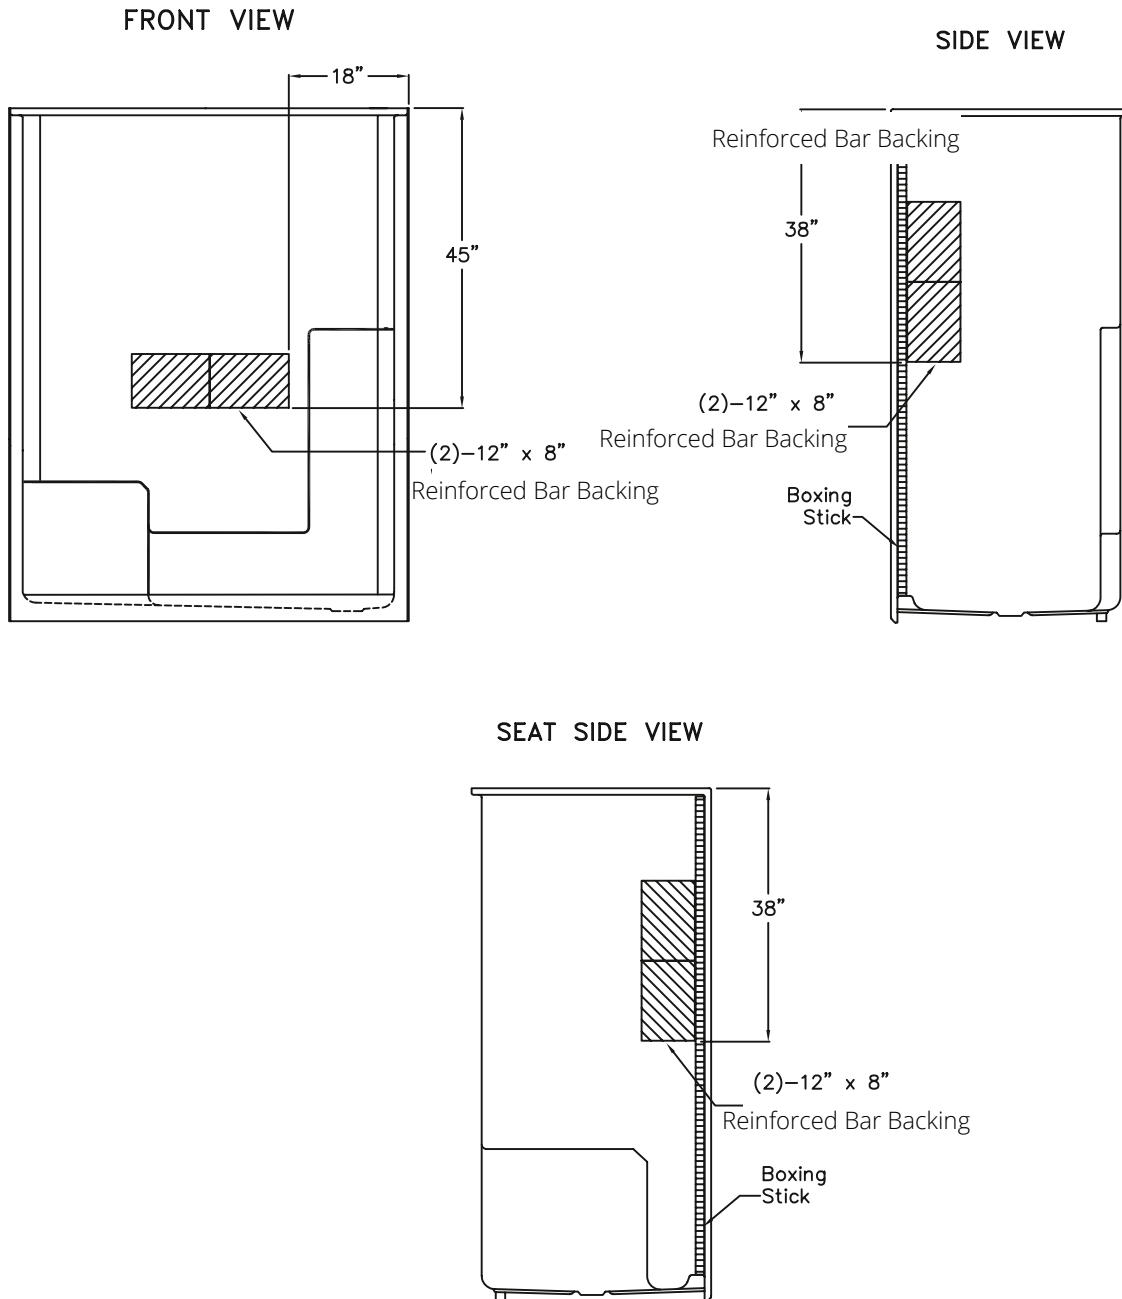

## SPECIFICATION DRAWINGS

Due to the nature of the materials, dimensions may vary  $\pm \frac{1}{2}$  in.

# Ella's Bubbles Series

60" x 36" x 77" New Construction One-Piece Shower  
Liberty with Stainless Steel Grab Bars

## BOARD PLACEMENT DRAWING

Due to the nature of the materials, dimensions may vary  $\pm \frac{1}{2}$  in.