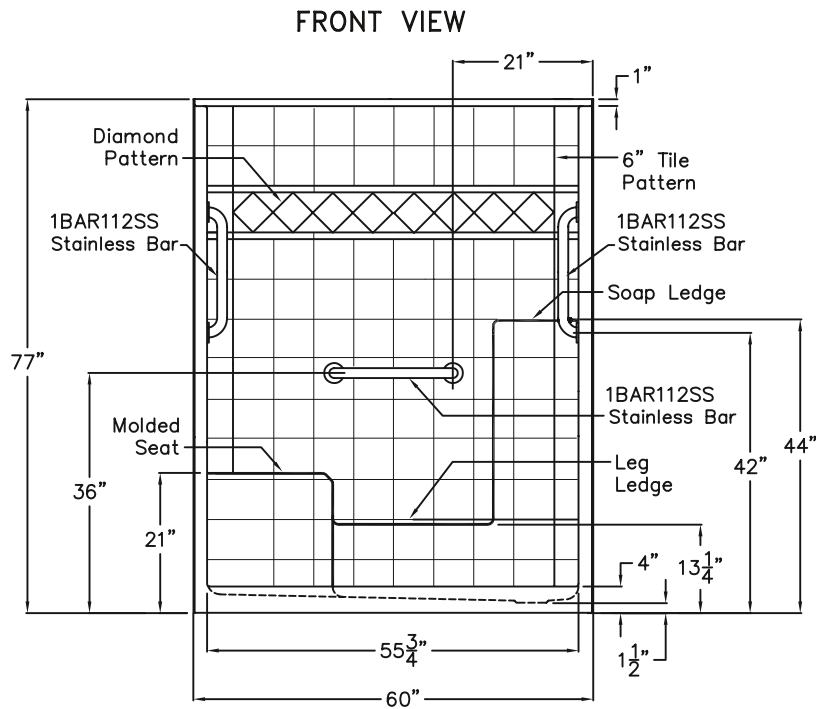

# Ella's Bubbles Series

60" x 36" x 77" New Construction One-Piece Shower

Liberty with Stainless Steel Grab Bars

## SPECIFICATION DRAWINGS

Due to the nature of the materials, dimensions may vary  $\pm \frac{1}{2}$  in.