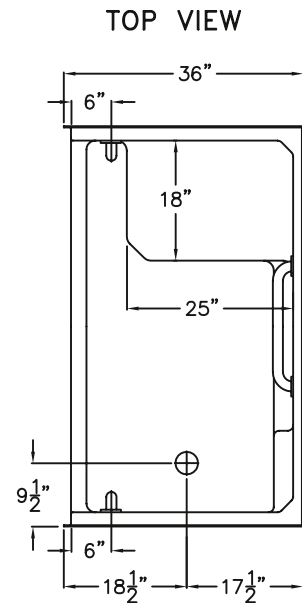

4" LOW THRESHOLD