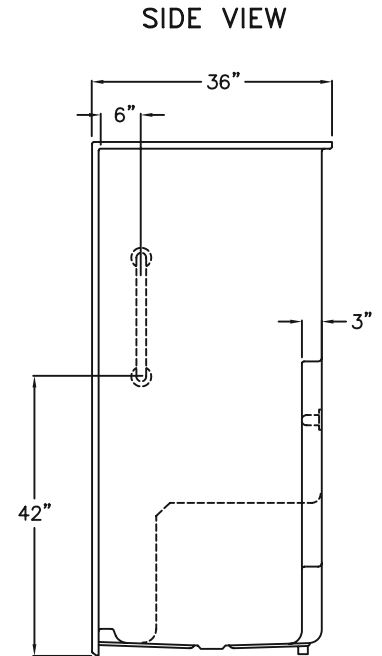

### Technical Information

Material: Fiberglass Reinforced with AcrylX  
Overall Dimensions: 60 in. x 36 in. x 77 in.  
Net Weight: 175 lbs.  
Drain Location: Left or Right  
Threshold Height: 4 in.  
Shipping Dimensions: 67 in. x 43 in. x 84 in.  
Shipping Weight: 315 lbs.

# Ella's Bubbles Series

60" x 36" x 77" New Construction One-Piece Shower

Liberty with Stainless Steel Grab Bars

## SPECIFICATION DRAWINGS

Due to the nature of the materials, dimensions may vary  $\pm \frac{1}{2}$  in.