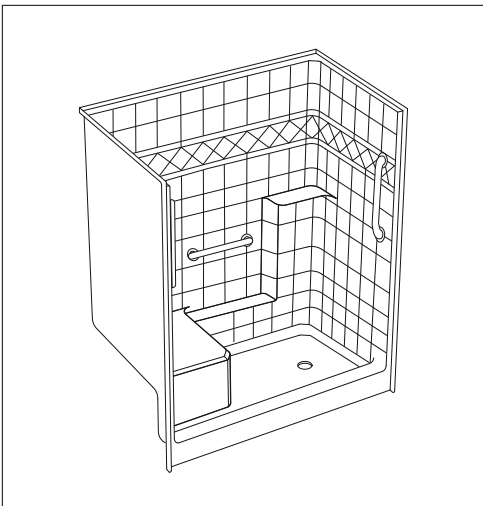

### Specification Manual

60" x 36" x 77"

Low Threshold Shower Stall & Kit

Liberty with Stainless Steel Grab Bars

For more product information visit [ellasbubbles.com](http://ellasbubbles.com)  
or call Ella's Bubbles toll free at 1-800-480-6850

## Ella's Bubbles Series

60" x 36" x 77" New Construction One-Piece Shower

Liberty with Stainless Steel Grab Bars

**ella**  
by ella's bubbles