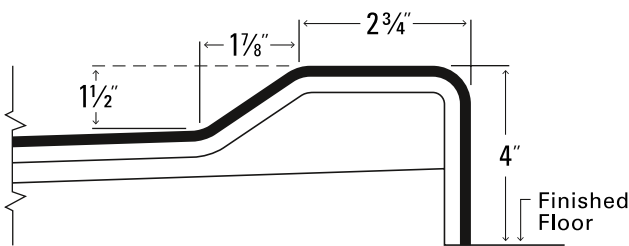

4" LOW THRESHOLD