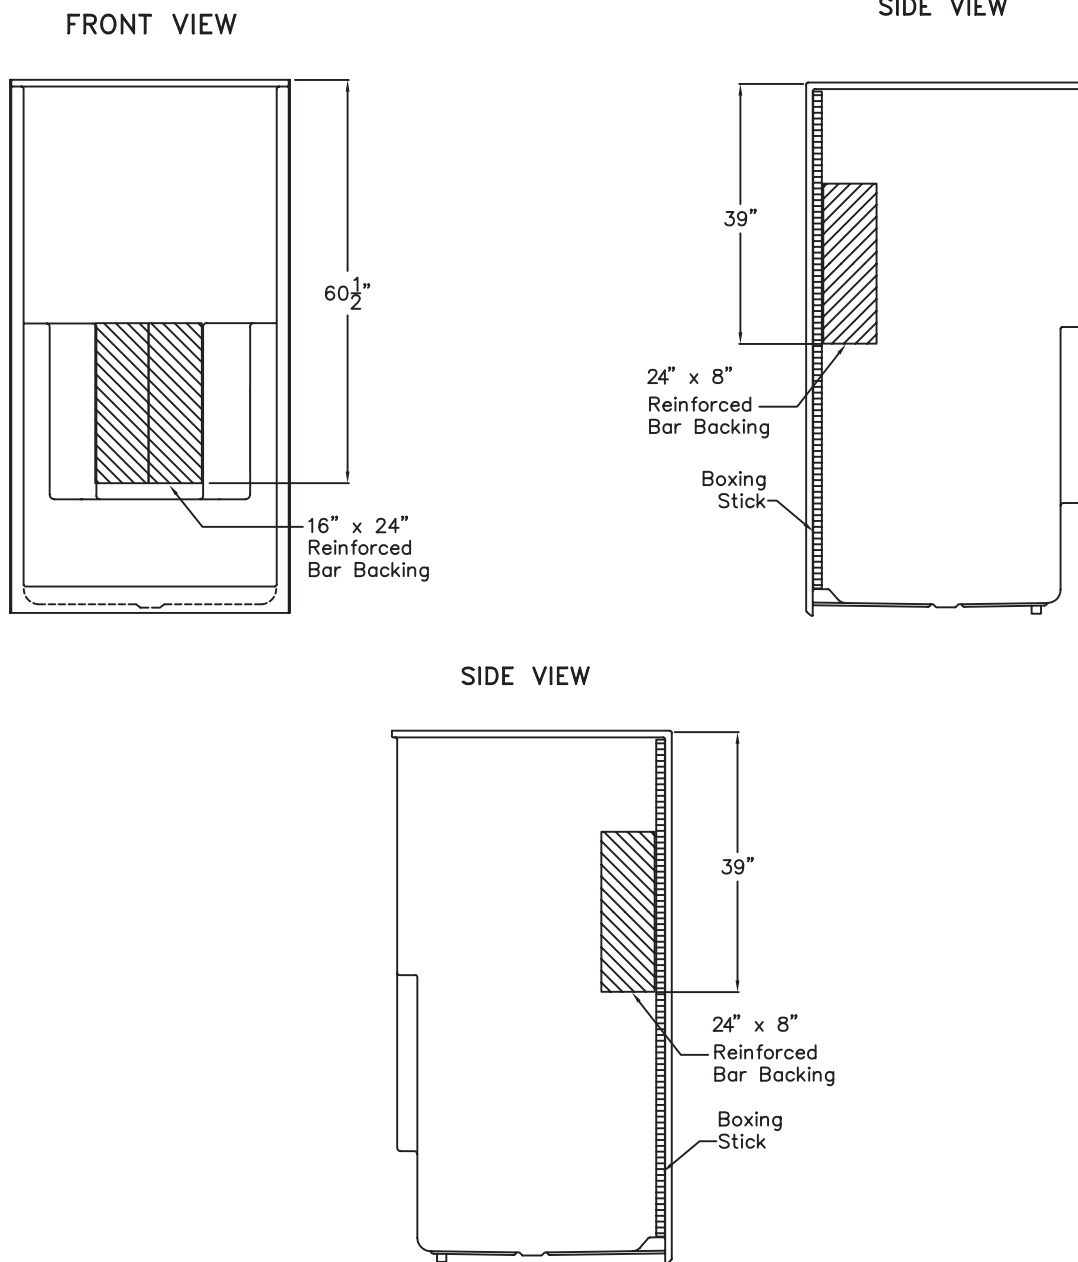

New Construction Showers

42" x 42" x 80" New Construction One-Piece Shower
Basic Package

HANDED BY DRAIN

White color option shown

Representing Model Numbers

- E-4242SCWH

Technical Information

Material: AcrylX™ Fiberglass
Overall Dimensions: 42 in. x 42 in. x 80 in.
Net Weight: 165 lbs.
Drain Location: Center
Threshold Height: 4 in.
Shipping Dimensions: 53 in. x 42 in. x 84 in.
Shipping Weight: 285 lbs.

42" x 42" x 80" New Construction One-Piece Shower
Basic Package

SPECIFICATION DRAWINGS

Due to the nature of the materials, dimensions may vary $\pm \frac{1}{2}$ in.

Ella's Millennial Series

42" x 42" x 80" New Construction One-Piece Shower
Standard Package

BACKING PLACEMENT DRAWING

Due to the nature of the materials, dimensions may vary $\pm \frac{1}{2}$ in.

New Construction Showers

42" x 42" x 80" New Construction One-Piece Shower
Basic Package

PRODUCT FEATURES