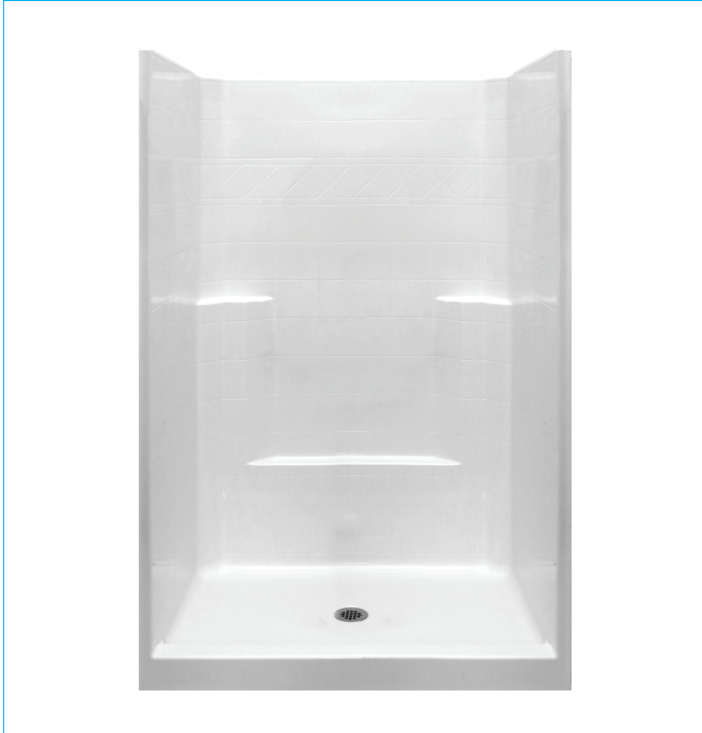

New Construction One-Piece Showers

Specification Manual

42"x 42"x 80"

Low Threshold Shower Stall & Kit
Basic Package

For more product information visit ellasbubbles.com
or call Ella's Bubbles toll free at 1-800-480-6850

New Construction Showers

42" x 42" x 80" New Construction One-Piece Shower
Basic Package

HANDED BY DRAIN

White color option shown

Representing Model Numbers

- E-4242SCWH

Technical Information

Material: AcrylX™ Fiberglass
Overall Dimensions: 42 in. x 42 in. x 80 in.
Net Weight: 165 lbs.
Drain Location: Center
Threshold Height: 4 in.
Shipping Dimensions: 53 in. x 42 in. x 84 in.
Shipping Weight: 285 lbs.

Shower Stall and Package Options

Available Colors

* Color tile intended for reference only.

Available Packages

Basic, Basic-SA, Liberty, Liberty-SA

Shipping Container

Armorcore Reinforced Walls

Warranty

42" x 42" x 80" New Construction One-Piece Shower
Basic Package

SPECIFICATION DRAWINGS

Due to the nature of the materials, dimensions may vary $\pm \frac{1}{2}$ in.

Ella's Millennial Series

42" x 42" x 80" New Construction One-Piece Shower
Standard Package