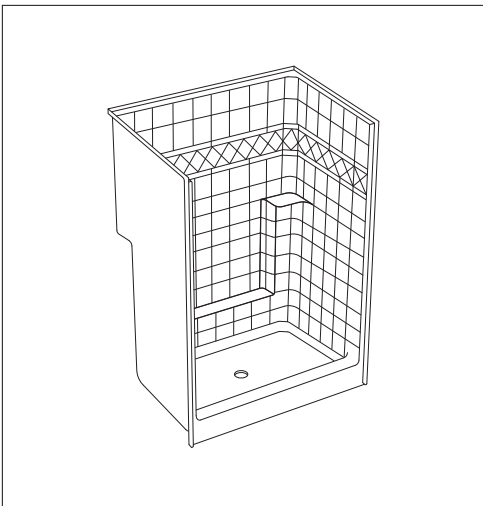

New Construction One-Piece Showers

Specification Manual

42"x 42"x 80"

Low Threshold Shower Stall & Kit
Basic Package

For more product information visit ellasbubbles.com
or call Ella's Bubbles toll free at 1-800-480-6850

New Construction Showers

42" x 42" x 80" New Construction One-Piece Shower
Basic Package

HANDED BY DRAIN

White color option shown

Representing Model Numbers

- E-4242SCWH

Technical Information

Material: AcrylX™ Fiberglass
Overall Dimensions: 42 in. x 42 in. x 80 in.
Net Weight: 165 lbs.
Drain Location: Center
Threshold Height: 4 in.
Shipping Dimensions: 53 in. x 42 in. x 84 in.
Shipping Weight: 285 lbs.

Shower Stall and Package Options

Available Colors

* Color tile intended for reference only.

Available Packages

Basic, Basic-SA, Liberty, Liberty-SA

Shipping Container

Armorcore Reinforced Walls

Warranty

42" x 42" x 80" New Construction One-Piece Shower
Basic Package

SPECIFICATION DRAWINGS

Due to the nature of the materials, dimensions may vary $\pm \frac{1}{2}$ in.

Ella's Millennial Series

42" x 42" x 80" New Construction One-Piece Shower
Standard Package