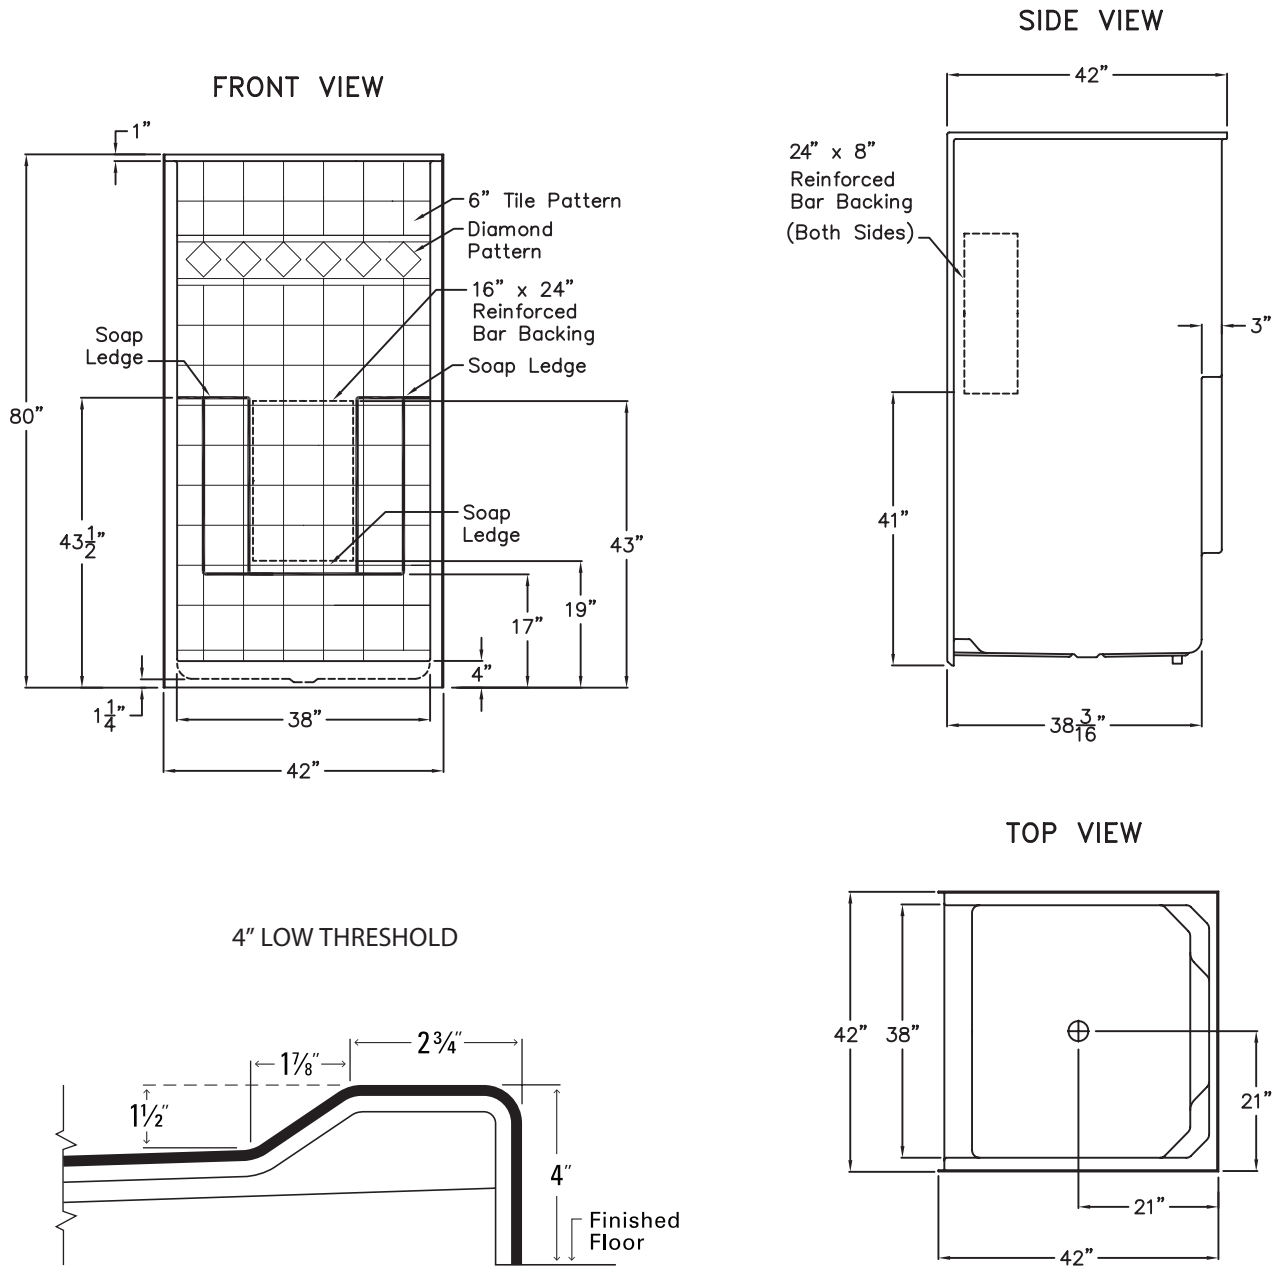

New Construction Showers

42" x 42" x 80" New Construction One-Piece Shower
Basic Package

HANDED BY DRAIN

White color option shown

Representing Model Numbers

- E-4242SCWH

Technical Information

Material: AcrylX™ Fiberglass
Overall Dimensions: 42 in. x 42 in. x 80 in.
Net Weight: 165 lbs.
Drain Location: Center
Threshold Height: 4 in.
Shipping Dimensions: 53 in. x 42 in. x 84 in.
Shipping Weight: 285 lbs.

MANUFACTURED AND ASSEMBLED IN
THE UNITED STATES OF AMERICA

New Construction Showers

42" x 42" x 80" New Construction One-Piece Shower
Basic Package

Chrome Strainer Brass Drain
with Friction Seal – 2 in.

New Construction Showers

42" x 42" x 80" New Construction One-Piece Shower
Basic Package

SPECIFICATION DRAWINGS

Due to the nature of the materials, dimensions may vary $\pm \frac{1}{2}$ in.

Ella's Millennial Series

42" x 42" x 80" New Construction One-Piece Shower
Standard Package

BACKING PLACEMENT DRAWING

Due to the nature of the materials, dimensions may vary $\pm \frac{1}{2}$ in.

New Construction Showers

42" x 42" x 80" New Construction One-Piece Shower
Basic Package

PRODUCT FEATURES