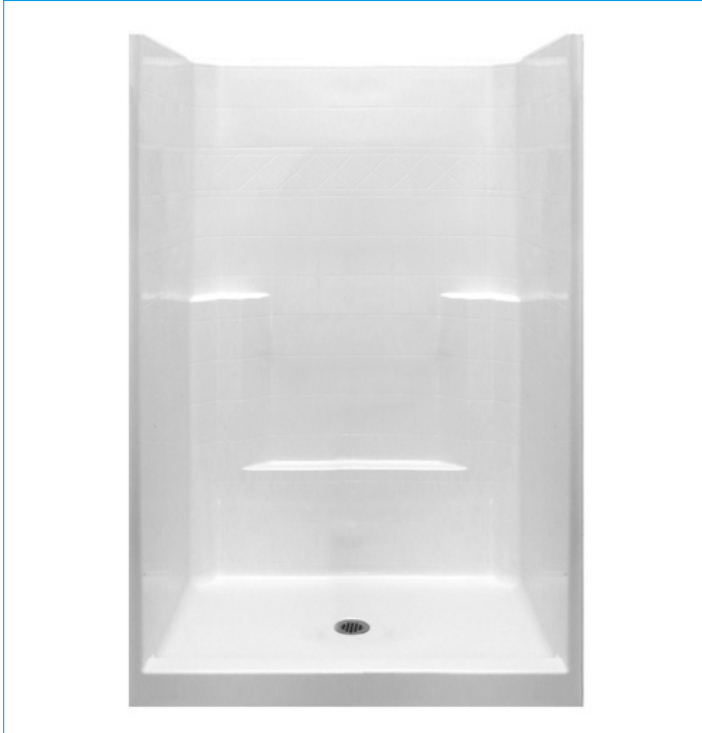

ELLA'S BUBBLES SERIES

New Construction One-Piece Showers

Specification Manual

48" x 37" x 80"

Low Threshold Shower Stall & Kit
Basic Package

For more product information visit ellasbubbles.com
or call Ella's Bubbles toll free at 1-800-480-6850

Ella's Bubbles Series

48" x 37" x 80" New Construction One-Piece Shower
Basic Package

HANDED BY DRAIN

White color option shown

Shipping Container

Armorcore Reinforced Walls

Representing Model Numbers

E-4 8 3 6 CWH

Technical Information

Material: Fiberglass Reinforced with AcrylX
Overall Dimensions: 48 in. x 37 in. x 80 in.
Net Weight: 145 lbs.
Drain Location: Center
Threshold Height: 4 in.
Shipping Dimensions: 53 in. x 42 in. x 84 in.
Shipping Weight: 265 lbs.

MANUFACTURED AND ASSEMBLED IN
THE UNITED STATES OF AMERICA

Ella's Bubbles Series

48" x 37" x 80" New Construction One-Piece Shower
Basic Package

PACKAGE ACCESSORIES

Chrome Strainer Brass Drain
with Friction Seal - 2 in.