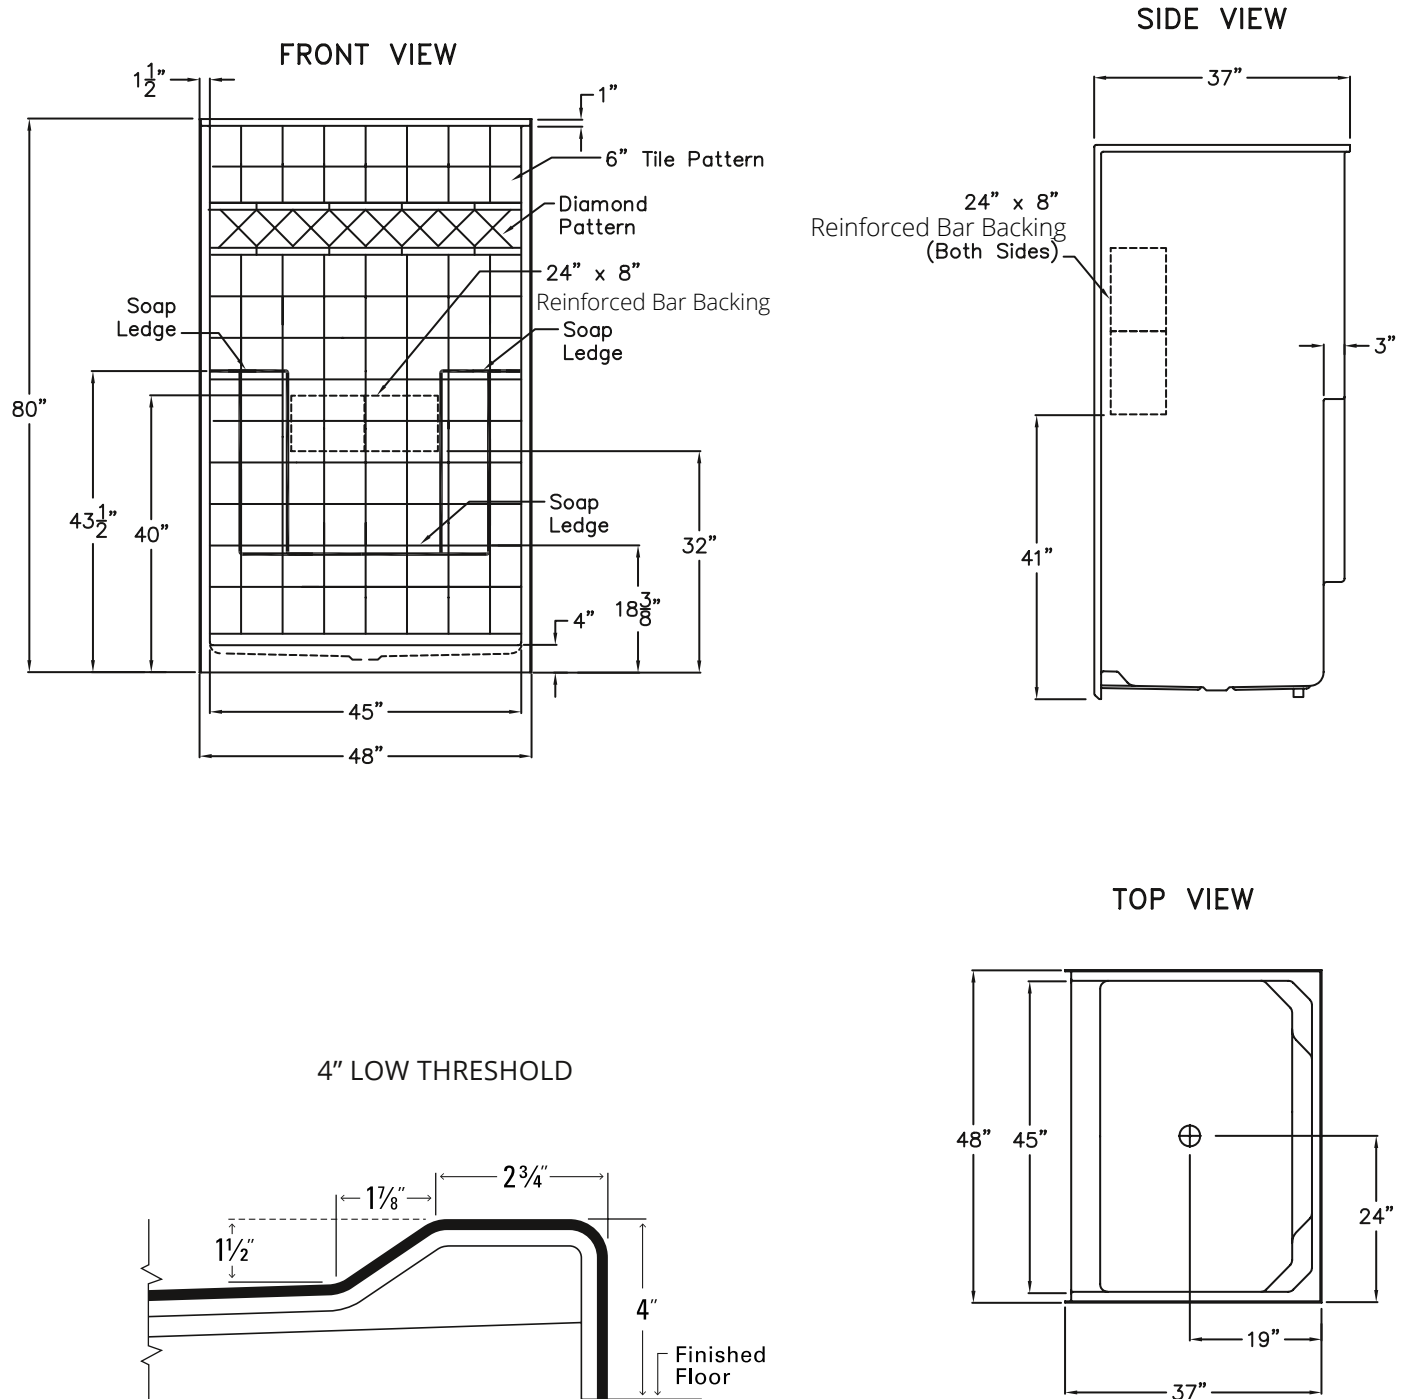

Technical Information

Material: Fiberglass Reinforced with AcrylX
Overall Dimensions: 48 in. x 37 in. x 80 in.
Net Weight: 145 lbs.
Drain Location: Center
Threshold Height: 4 in.
Shipping Dimensions: 53 in. x 42 in. x 84 in.
Shipping Weight: 265 lbs.

MANUFACTURED AND ASSEMBLED IN
THE UNITED STATES OF AMERICA

Ella's Bubbles Series

48" x 37" x 80" New Construction One-Piece Shower
Basic Package

PACKAGE ACCESSORIES

Chrome Strainer Brass Drain
with Friction Seal - 2 in.

Ella's Bubbles Series

48" x 37" x 80" New Construction One-Piece Shower
Basic Package

SPECIFICATION DRAWINGS

Due to the nature of the materials, dimensions may vary $\pm \frac{1}{2}$ in.

Ella's Bubbles Series

48" x 37" x 80" New Construction One-Piece Shower
Basic Package

BOARD PLACEMENT DRAWING

Due to the nature of the materials, dimensions may vary $\pm \frac{1}{2}$ in.

Ella's Bubbles Series

48" x 37" x 80" New Construction One-Piece Shower
Basic Package