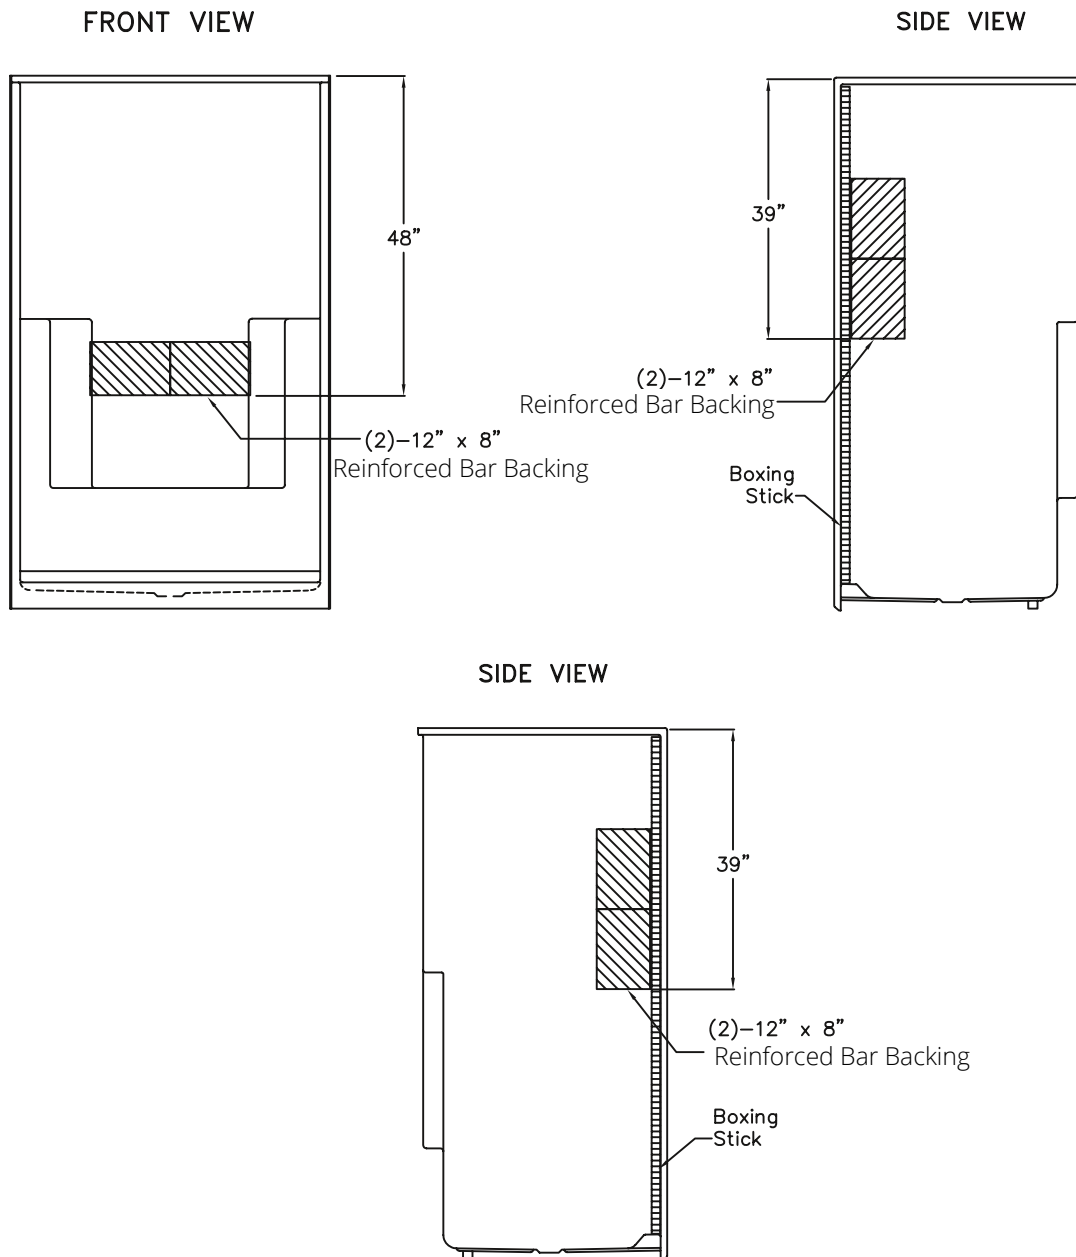

Technical Information

Material: Fiberglass Reinforced with AcrylX
Overall Dimensions: 48 in. x 37 in. x 80 in.
Net Weight: 145 lbs.
Drain Location: Center
Threshold Height: 4 in.
Shipping Dimensions: 53 in. x 42 in. x 84 in.
Shipping Weight: 265 lbs.

MANUFACTURED AND ASSEMBLED IN
THE UNITED STATES OF AMERICA

Ella's Bubbles Series

48" x 37" x 80" New Construction One-Piece Shower
Basic Package

PACKAGE ACCESSORIES

Chrome Strainer Brass Drain
with Friction Seal - 2 in.

Ella's Bubbles Series

48" x 37" x 80" New Construction One-Piece Shower
Basic Package

SPECIFICATION DRAWINGS

Due to the nature of the materials, dimensions may vary $\pm \frac{1}{2}$ in.

Ella's Bubbles Series

48" x 37" x 80" New Construction One-Piece Shower
Basic Package

BOARD PLACEMENT DRAWING

Due to the nature of the materials, dimensions may vary $\pm \frac{1}{2}$ in.

Ella's Bubbles Series

48" x 37" x 80" New Construction One-Piece Shower
Basic Package