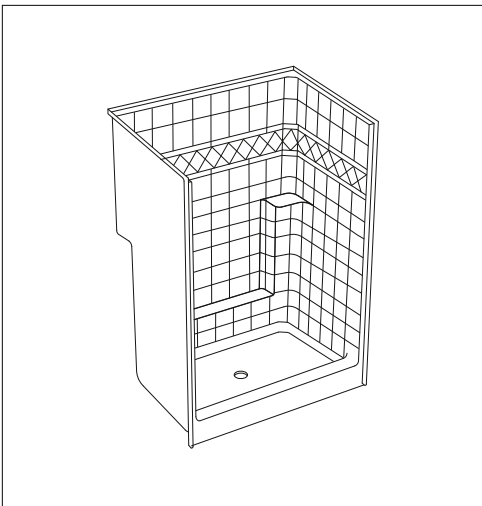

ELLA'S BUBBLES SERIES

New Construction One-Piece Showers

Specification Manual

48" x 37" x 80"

Low Threshold Shower Stall & Kit
Basic Package

For more product information visit ellasbubbles.com
or call Ella's Bubbles toll free at 1-800-480-6850

Ella's Bubbles Series

48" x 37" x 80" New Construction One-Piece Shower
Basic Package

HANDED BY DRAIN

White color option shown

Shipping Container

Armorcore Reinforced Walls

Representing Model Numbers

E-4 8 3 6 CWH

Technical Information

Material: Fiberglass Reinforced with AcrylX
Overall Dimensions: 48 in. x 37 in. x 80 in.
Net Weight: 145 lbs.
Drain Location: Center
Threshold Height: 4 in.
Shipping Dimensions: 53 in. x 42 in. x 84 in.
Shipping Weight: 265 lbs.

Ella's Bubbles Series

48" x 37" x 80" New Construction One-Piece Shower
Basic Package

SPECIFICATION DRAWINGS

Due to the nature of the materials, dimensions may vary $\pm \frac{1}{2}$ in.

Ella's Bubbles Series