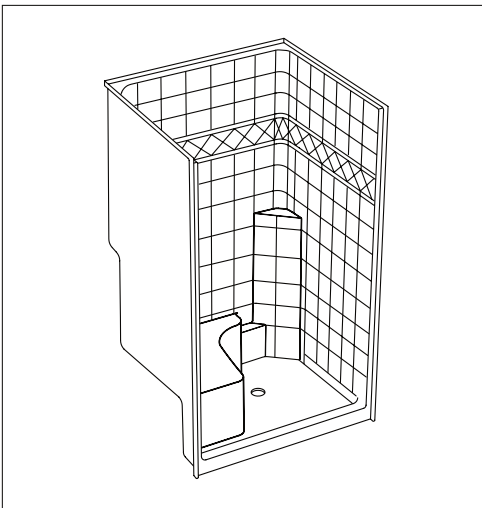

Ella's Bubbles Series

New Construction One-Piece Showers

Specification Manual

48"x 37"x 80"

Low Threshold Shower Stall & Kit
Basic Package

For more product information visit ellasbubbles.com
or call Ella's Bubbles toll free at 1-800-480-6850

Ella's Bubbles Series

48" x 37" x 80" New Construction One-Piece Shower
Basic Package

HANDED BY SEAT

Left Seat Shown

Shipping Container

Armorcore Reinforced Walls

Representing Model Numbers

- E- 3 6 4 8 LWH
- E- 3 6 4 8 RWH

Technical Information

Material: Fiberglass Reinforced with AcrylX
Overall Dimensions: 48 in. x 37 in. x 80 in.
Net Weight: 160 lbs.
Drain Location: Center
Threshold Height: 4 in.
Shipping Dimensions: 53 in. x 42 in. x 84 in.
Shipping Weight: 280 lbs.