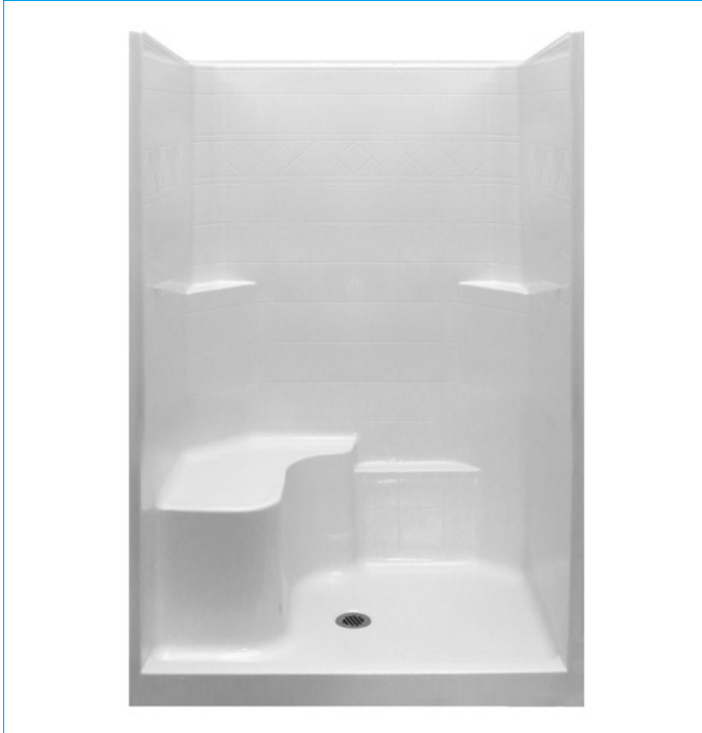

Ella's Bubbles Series

New Construction One-Piece Showers

Specification Manual

48"x 37"x 80"

Low Threshold Shower Stall & Kit
Basic Package

For more product information visit ellasbubbles.com
or call Ella's Bubbles toll free at 1-800-480-6850

Ella's Bubbles Series

48" x 37" x 80" New Construction One-Piece Shower
Basic Package

HANDED BY SEAT

Left Seat Shown

Shipping Container

Armorcore Reinforced Walls

Representing Model Numbers

- E- 3 6 4 8 LWH
- E- 3 6 4 8 RWH

Technical Information

Material: Fiberglass Reinforced with AcrylX
Overall Dimensions: 48 in. x 37 in. x 80 in.
Net Weight: 160 lbs.
Drain Location: Center
Threshold Height: 4 in.
Shipping Dimensions: 53 in. x 42 in. x 84 in.
Shipping Weight: 280 lbs.

Ella's Bubbles Series

48" x 37" x 80" New Construction One-Piece Shower
Basic Package

PACKAGE ACCESSORIES

Chrome Strainer Brass Drain
with Friction Seal - 2 in.

Ella's Bubbles Series

48" x 37" x 80" New Construction One-Piece Shower
Basic Package