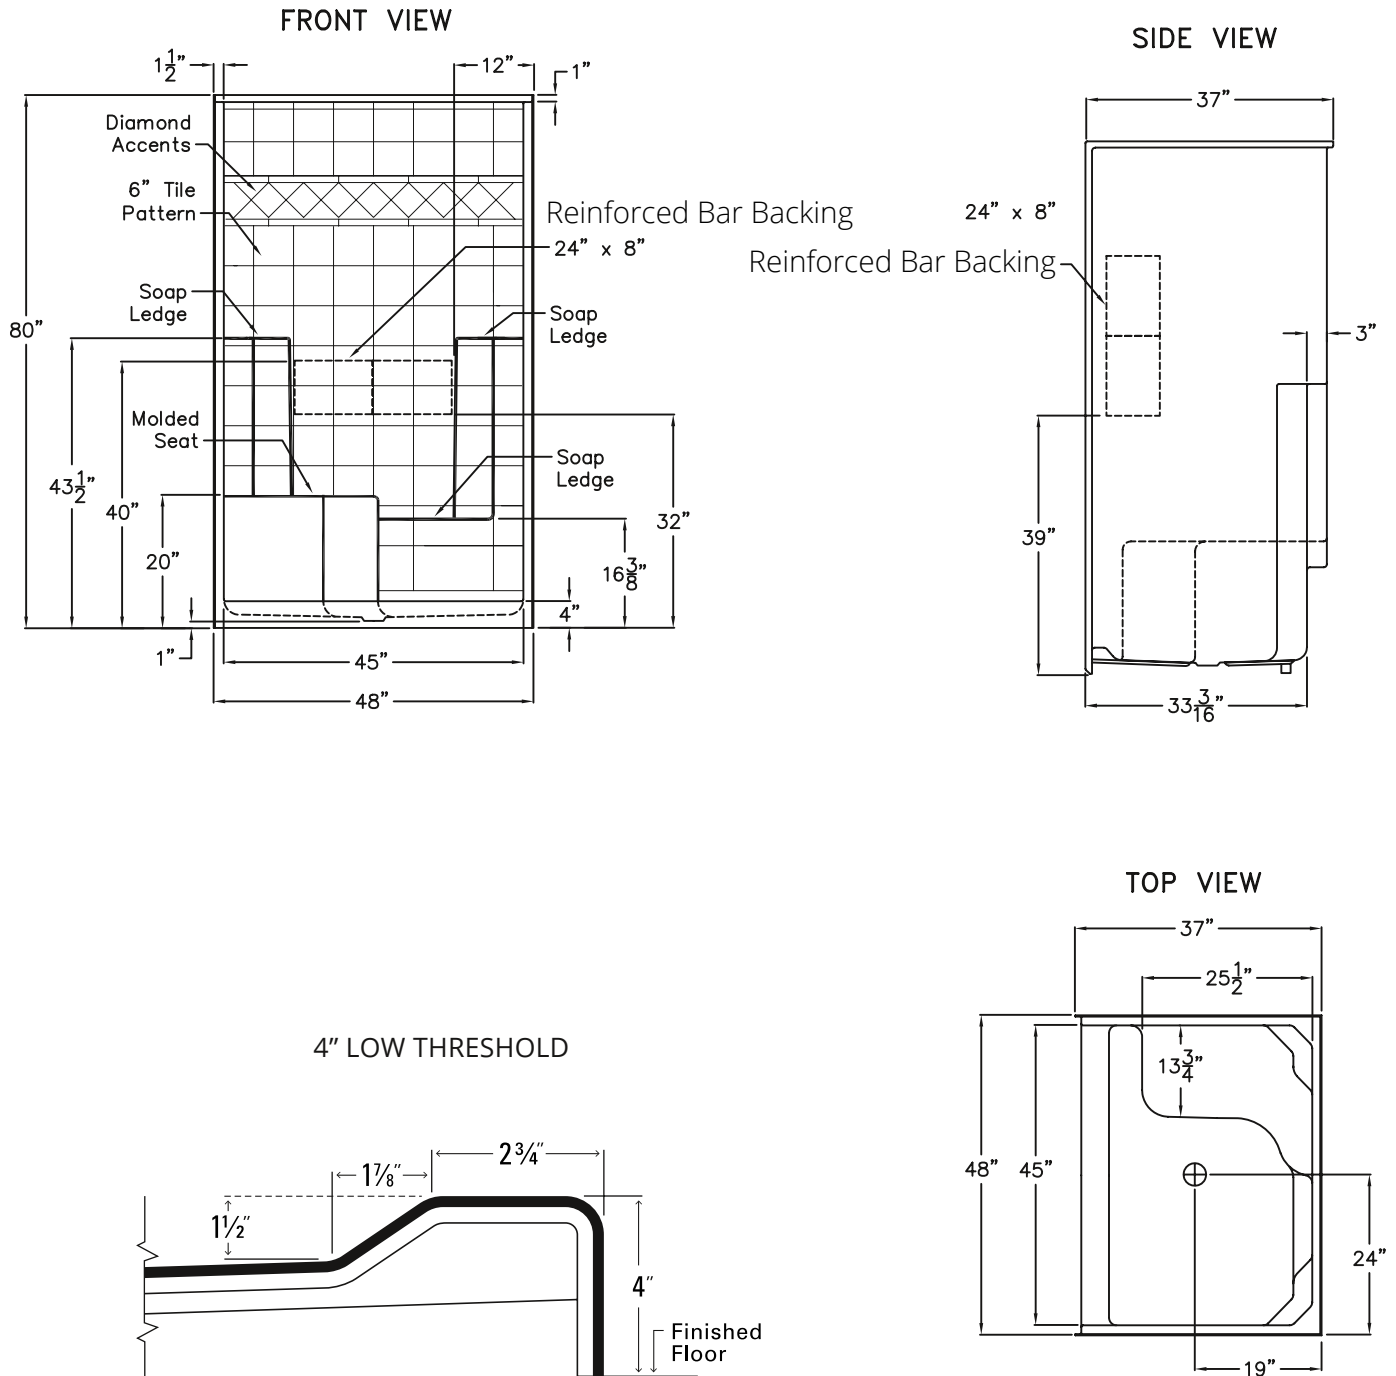

Ella's Bubbles Series

48" x 37" x 80" New Construction One-Piece Shower
Basic Package

HANDED BY SEAT

Left Seat Shown

Shipping Container

Armorcore Reinforced Walls

Representing Model Numbers

- E- 3 6 4 8 LWH
- E- 3 6 4 8 RWH

Technical Information

Material: Fiberglass Reinforced with AcrylX
Overall Dimensions: 48 in. x 37 in. x 80 in.
Net Weight: 160 lbs.
Drain Location: Center
Threshold Height: 4 in.
Shipping Dimensions: 53 in. x 42 in. x 84 in.
Shipping Weight: 280 lbs.

Ella's Bubbles Series

48" x 37" x 80" New Construction One-Piece Shower
Basic Package

PACKAGE ACCESSORIES

Chrome Strainer Brass Drain
with Friction Seal - 2 in.

Ella's Bubbles Series

48" x 37" x 80" New Construction One-Piece Shower
Basic Package

SPECIFICATION DRAWINGS

Due to the nature of the materials, dimensions may vary $\pm \frac{1}{2}$ in.

Ella's Bubbles Series

48" x 37" x 80" New Construction One-Piece Shower
Basic Package

ella
by ella's bubbles